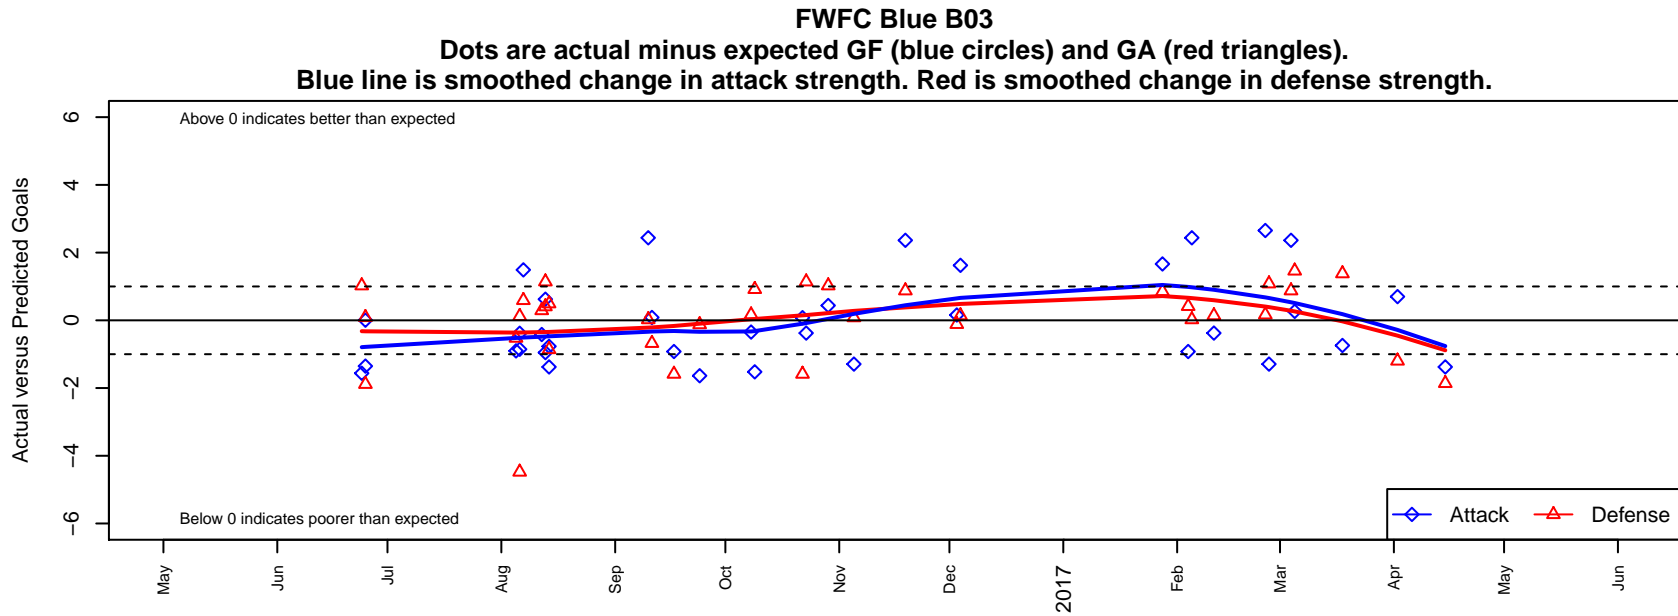

**attack and defense variance (black dot)
relative to other teams
and top 10 in region**

**attack and defense rating
relative to others at age
and all opponents in last 13 months**

FWFC Blue B03

Federal Way FC
Federal Way, WA
B03 total strength=1421
attack=10.76 defense=6.9
fall league = RCL B03 Div 3
spr league = Win RCL B03 Div 3

alt names used:
FWFC B03 Blue
Federal Way FC B03 Blue
FWFC B03 Blue (A)
FEDERAL WAY FOOTBALL FWFC B03 BLUE
FWFC B03 Blue (A)
FWFC B03 Blue (A)

Venues played:
2016 Rainier Challenge Samba U14
2016 Mt Hood Challenge U14 Premier
2016 REDAPT Cup Silver U14
2016 RCL B03 Div 3
2016 Win RCL B03 Div 3
2016 WYS Presidents Cup B03 Division 1