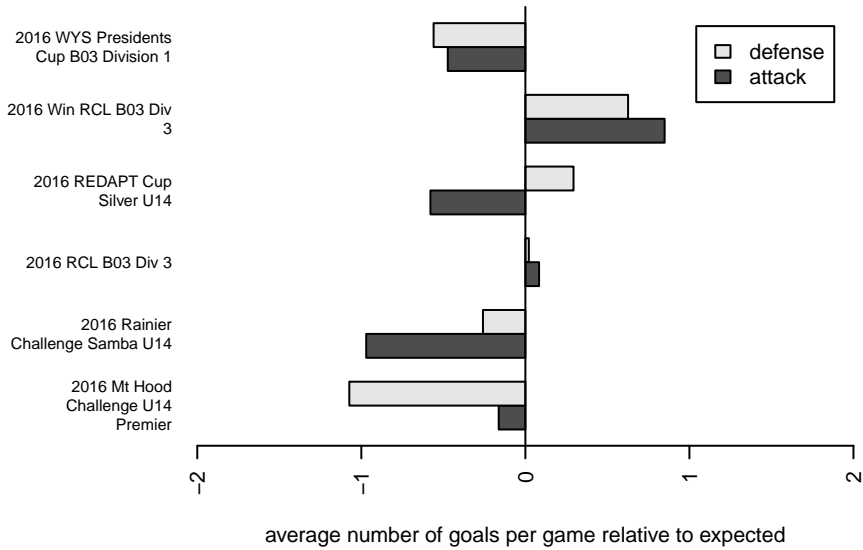

Performance relative to 13 month average