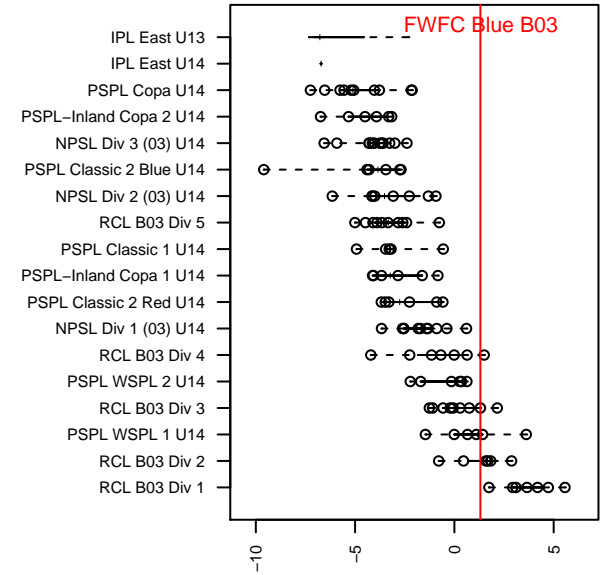

**attack and defense rating
relative to others at age
and all opponents in last 13 months**